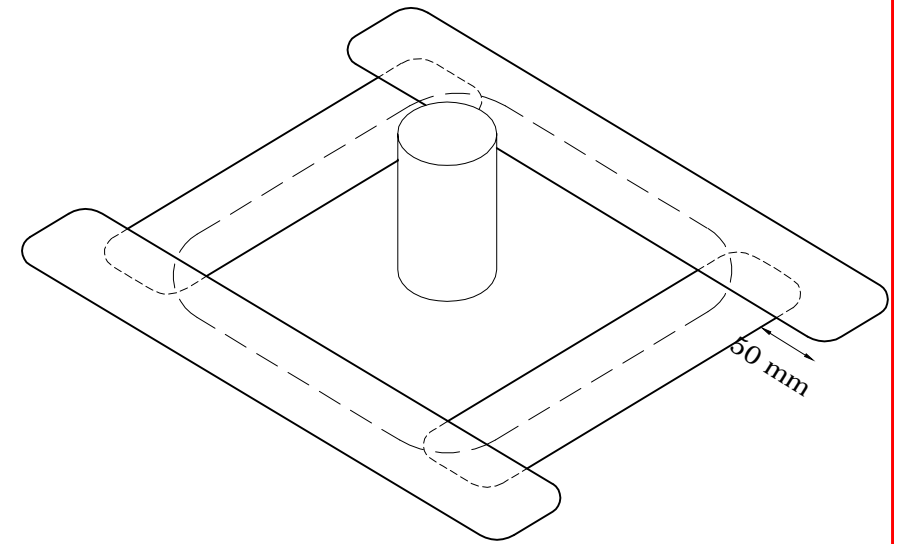

50 mm (Min.) 50 mm (Min.)

RubberCover EPDM  
Pipe detail using QuickSeam  
Cover Strip

No.: RC - E - P - 3

08/2014

System

RC