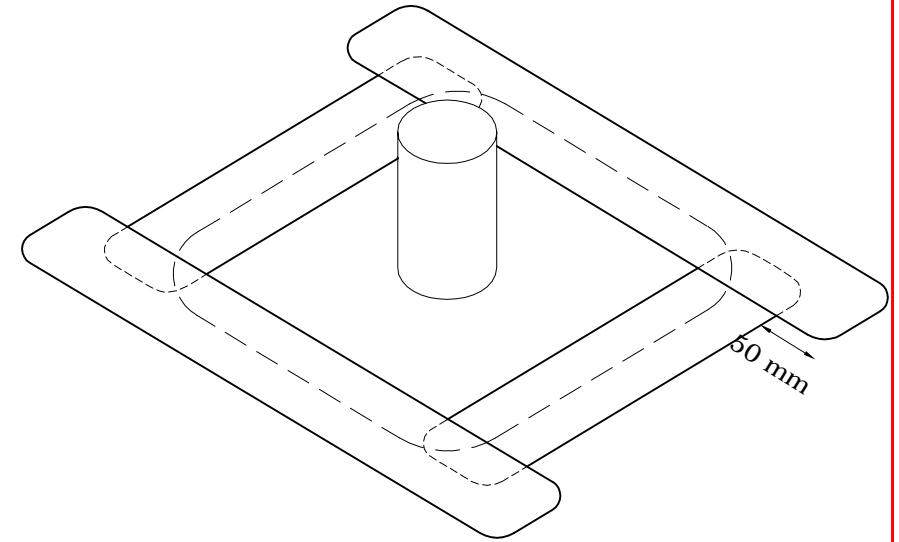

50 mm (Min.) 50 mm (Min.)

RubberCover EPDM  
Pipe detail using QuickSeam  
Cover Strip

No.: RC - E - P - 3

08/2014

System

RC