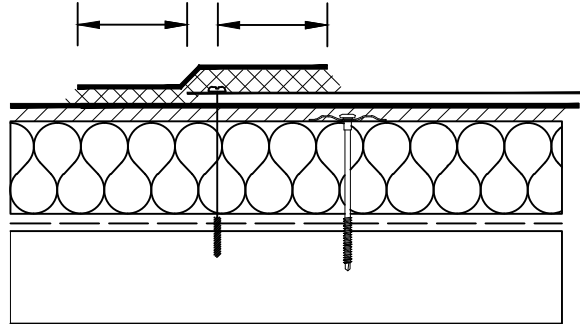

50 mm (Min.) 50 mm (Min.)

RubberCover EPDM  
Pipe detail using QuickSeam  
Cover Strip

No.: RC - E - P - 3

08/2014

System

RC