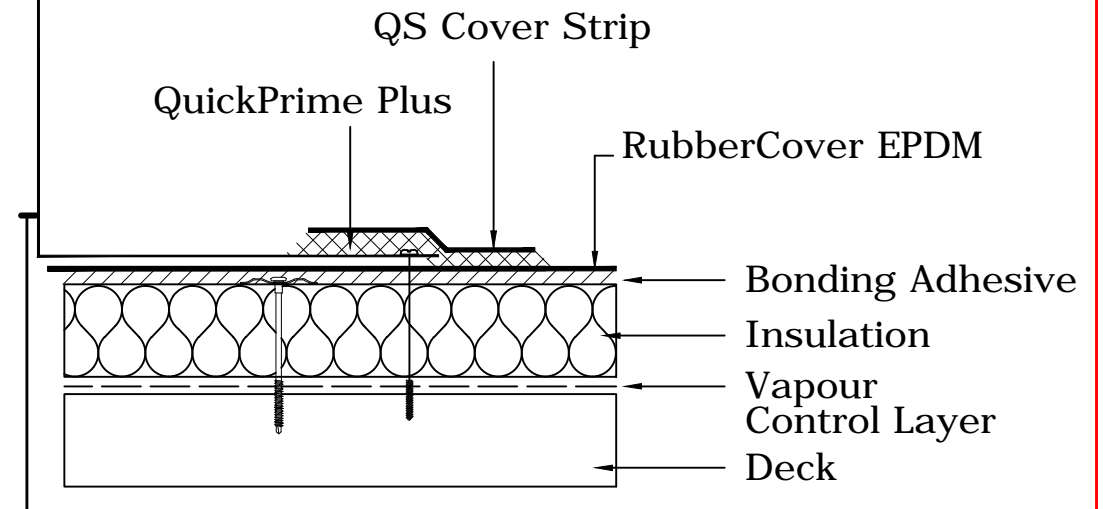

50 mm (Min.) 50 mm (Min.)

RubberCover EPDM  
Pipe detail using QuickSeam  
Cover Strip

No.: RC - E - P - 3

08/2014

System

RC